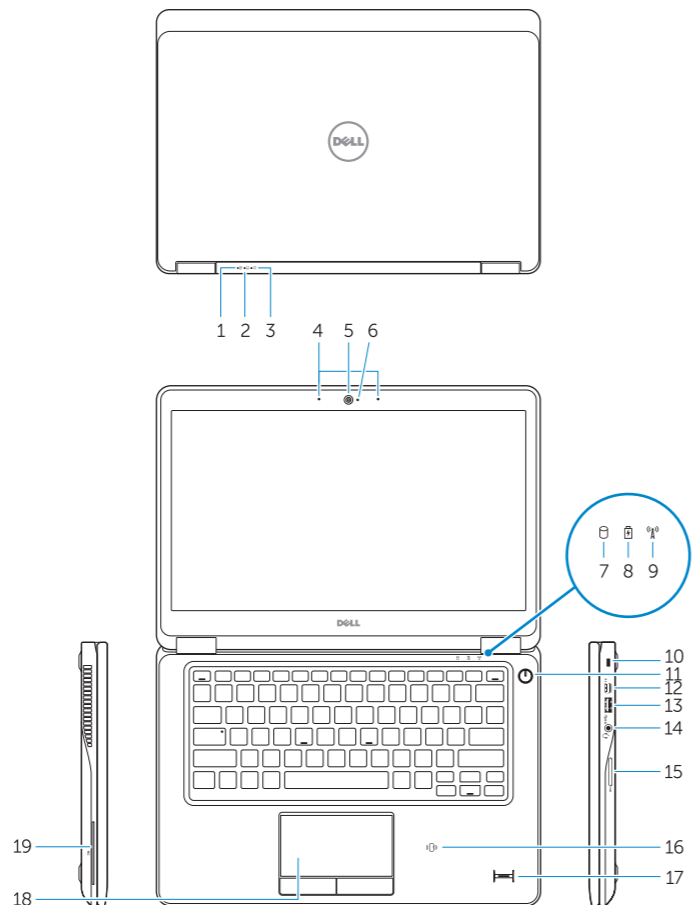

Latitude 7250/E7250

Features

Kenmerken | Caractéristiques | Funktionen | Funzioni

1. Battery-status light
2. Hard-drive activity light
3. Power-status light
4. Microphones
5. Camera
6. Camera-status light
7. Hard-drive activity light
8. Battery-status light
9. Wireless-status light
10. Security-cable slot
11. Power button
12. Mini-DisplayPort connector
13. USB 3.0 connector
14. Headset connector
15. Memory card reader